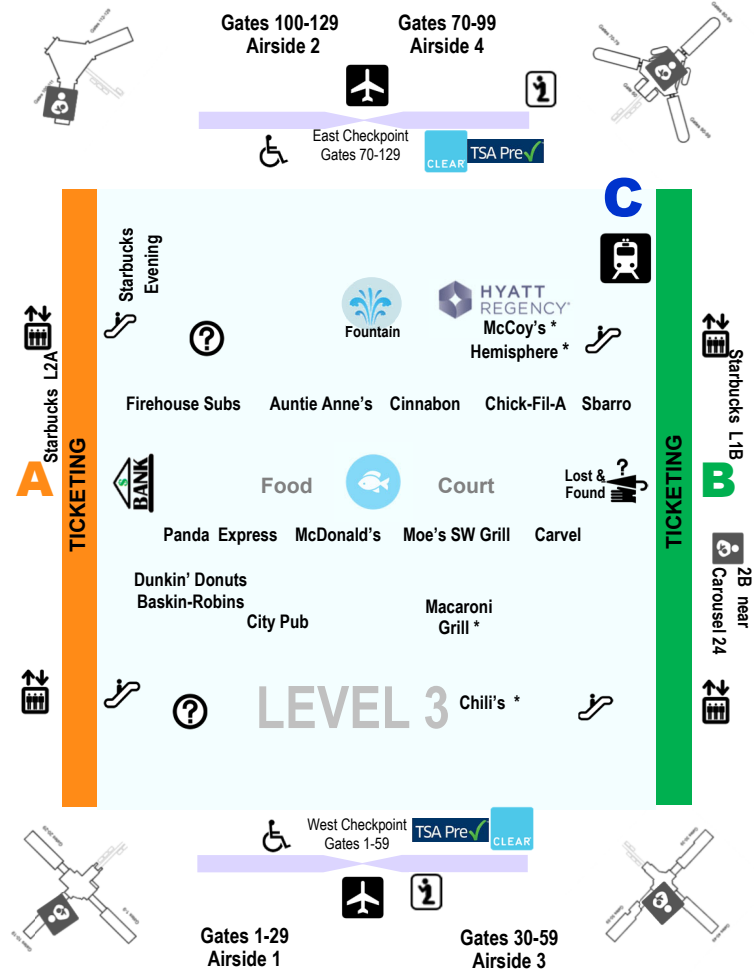

Food and Beverage

Gates 1-29

La Madeleine	On the Border*	Zaza Snack Bar (Gate 12)
Burger King	Starbucks	
Le Grand Comptoire (Gate 23)	Urban Crave (Gate 4)	

Gates 30-59

Camden Food Co. (Gates 44, 55)	Nature's Table	Zaza Snack bar (Gate 35)
Freshens	Qdoba	ZaZa Cuban Café
Manchu Wok	Ruby Tuesday*	
	Wendy's	

Gates 70-99

Auntie Anne's	Starbucks
Burger King	Tacos Locos
Cibo Express (Gate 72)	Vino Volo*
Outback*	

Gates 100-129

Asian Chao	Chipotle Mexican Grill	Starbucks
Auntie Anne's	FarmAir's Market	The Market by Villa
Bananas Smoothies	Green Leaf's	Villa Italian Kitchen
Cask & Larder*	Jersey Mike's Subs	
Cask & Larder Satellite Bar	McDonald's	

Main Terminal

Baskin-Robbins	Panda Express
Chick-Fil-A	Sbarro
City Pub*	Starbucks Evening L3
Dunkin' Donuts	
Lobby Bar	
McCoy's*	
McDonald's	

* table service

Retail

Gates 1-29

All Sound/Lego	Kylie Cosmetics/Skin
Bead Factory	The Club MCO
Blossom	This Socks & Co.
DFASS Duty Free	
Hudson News & Gift	

Gates 100-129

All Sound/Lego	Natalie's Candy
Bead Factory	Naturally Inspired
Blossom	Orlando Market
Hudson News	Sunglass Hut
InMotion	Terminal Getaway Spa
Kylie Cosmetics	

Main Terminal

Brookstone	Natalie's Candy	The Neighborhood
Cariloha	Naturally Inspired	This Socks
Orlando Market	Oakley	Tumi
Hudson News	Ron Jon	Universal Studios (2)
Johnston & Murphy	Sea World	
Lids	Skechers	
Magic of Disney (near Atrium)	SoundBalance	
	SunTrust Bank	